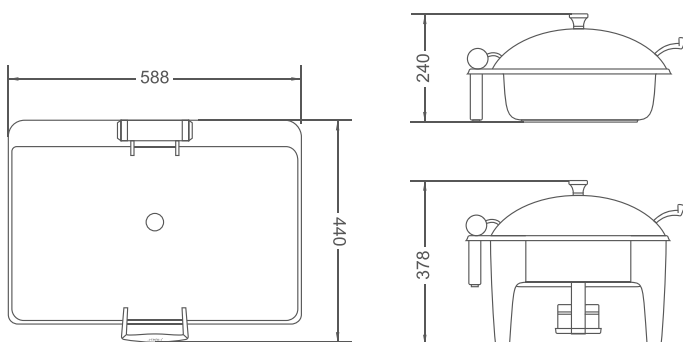

STAND FOR RECTANGULAR CHAFER

1/1 SIZE

Stainless Steel

8331110 588 x 440 x 240mm

FOOD PAN OPTIONS

1/1 SIZE FOOD PAN

Stainless Steel

8335011 65mm 9.0lt

1/2 SIZE FOOD PAN

Stainless Steel
2 Required

8335012 65mm 4.3lt

1/3 SIZE FOOD PAN

Stainless Steel
3 Required

8335013 65mm 2.7lt

1/1 SIZE FOOD PAN

Porcelain

8335511 65mm 9.0lt

1/1 SIZE FOOD PAN 1 DIVIDER

Porcelain

8335572 65mm 4.3lt

1/1 SIZE FOOD PAN 2 DIVIDER

Porcelain

8335573 65mm 2.7lt