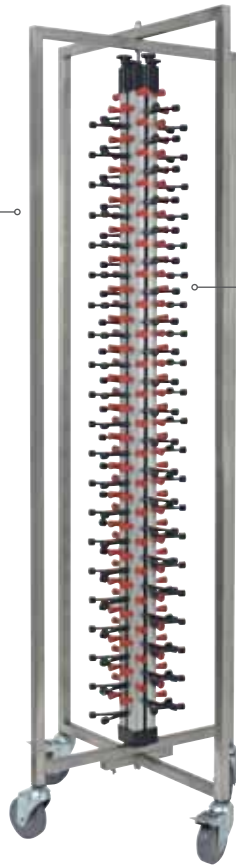

PLATE STACKING TROLLEY

Item No.

Dimensions

TR-500

1900 x 242 x 600mm

Space saver

Holds up to 84 plates

High quality swivel casters with brake care for stability