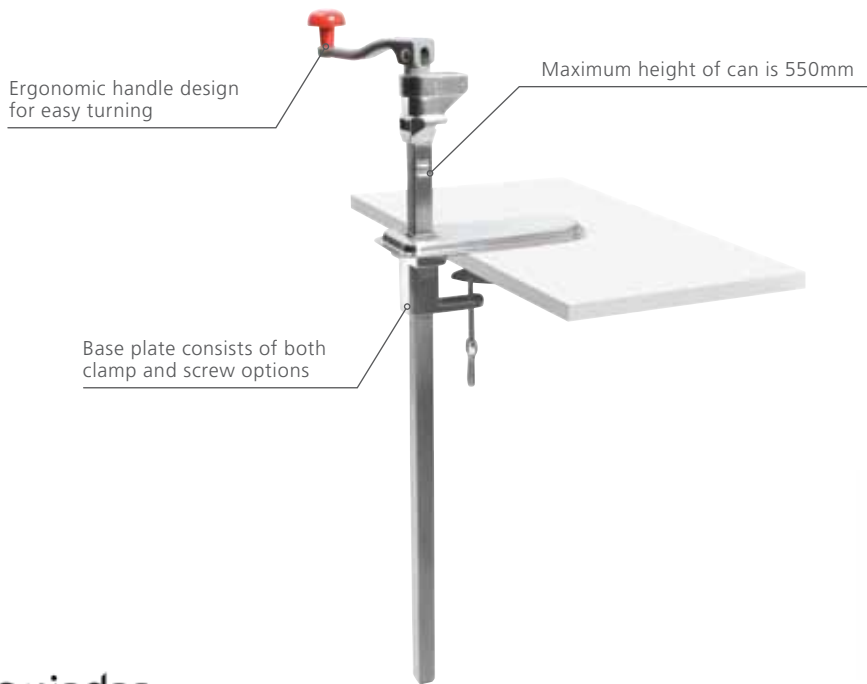

COMMERCIAL CAN OPENER

Stainless Steel

Item No.

P964-000

Height

600mm