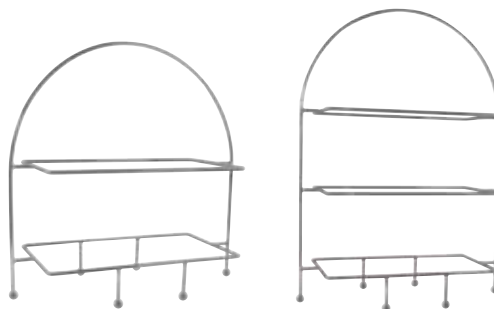

ROUND DISPLAY STAND

Chrome Plated

Ring Measurement: 220mm

Item No. Description Height

76270 2 Tier 470mm

76271 3 Tier 620mm

ROUND DISPLAY STAND

Chrome Plated

Ring Measurement: 220mm

Item No. Description Height

76275 2 Tier 620mm

SQUARE DISPLAY STAND

Chrome Plated

Ring Measurement: 240 x 240mm

Item No. Description Height

76250 2 Tier 520mm

76251 3 Tier 705mm

RECTANGULAR DISPLAY STAND

Chrome Plated

Ring Measurement: 420 x 240mm

Item No. Description Height

76260 2 Tier 515mm

76261 3 Tier 705mm

OVAL DISPLAY STAND

Chrome Plated

Ring Measurement: 410 x 280mm

Item No. Description Height

76280 2 Tier 520mm

76281 3 Tier 705mm

INFO PLATTERS TO SUIT:

Item No. Description

9902027 Porcelain

91610-W Melamine

76125 Stainless Steel

Item No. Description

9902030 Porcelain

91610-W Melamine

Item No. Description

96560 Porcelain

91000 Melamine

91000-BK Melamine

91002 Melamine

91002-BK Melamine

Item No. Description

96430 Porcelain

Item No. Description

96528 Porcelain

76318 Stainless Steel