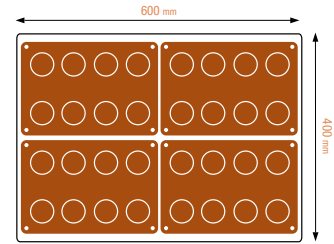

SIZE CHARTS

BOLA

6 Cups

Cup Size: 70 x 35mm

Item No.

54602