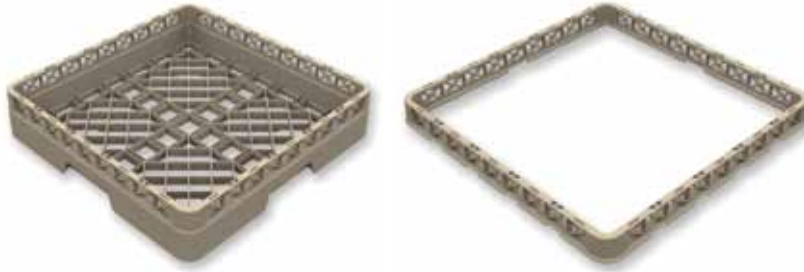

NEW

FLAP RACKS
Dimensions 500 x 500mm

OPEN RACK & EXTENDER

Item No.	Description	Height
PDR5002	Rack	100mm
PDR5001	Extender	40mm

FLATWARE RACK