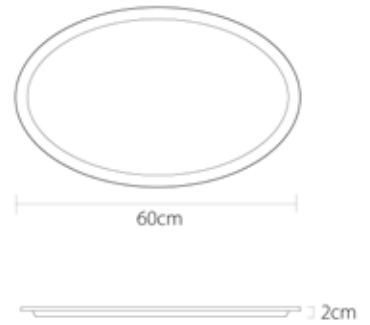

**SPARE RECTANGLE PLATTER**

Porcelain

Item No.	Dimensions	Depth
<b>8203150</b>	600 x 300mm	50mm

**OVAL COLD FOOD DISPLAY SYSTEM**

Item No.	Dimensions	Depth
<b>8204020</b>	600 x 380mm	20mm

**SPARE OVAL PLATTER**