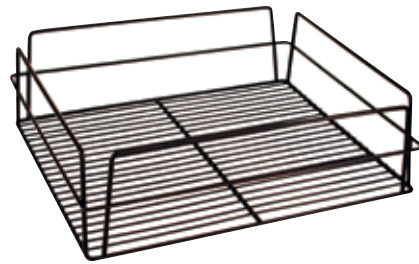

GLASS BASKET - RECTANGULAR

Black PVC Coated

High Sided

Item No.   Dimensions

30602-BK   435 x 355 x 125mm / 17 x 14 x 5"