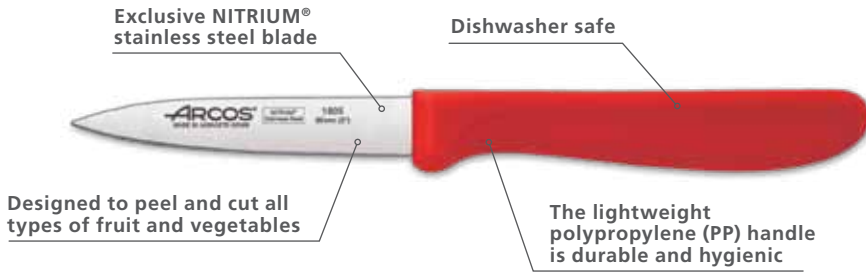

ARCOS

NEW

GÈNOVA KNIVES

PARING KNIFE

Item No.	Colour	Blade
250001	Black	85mm

PARING KNIFE

Serrated Blade

Item No.	Colour	Blade
250221	Black	100mm

PARING KNIFE

Item No.	Colour	Blade
250002	Green	85mm

PARING KNIFE

Serrated Blade

Item No.	Colour	Blade
250222	Green	100mm

PARING KNIFE

Item No.	Colour	Blade
250003	Red	85mm

PARING KNIFE

Serrated Blade

Item No.	Colour	Blade
250223	Red	100mm

PARING KNIFE

Item No.	Colour	Blade
250111	Black	100mm

PARING / STEAK KNIFE

Serrated Blade

Item No.	Colour	Blade
250331	Black	110mm

PARING KNIFE

Item No.	Colour	Blade
250112	Green	100mm

PARING / STEAK KNIFE

Serrated Blade

Item No.	Colour	Blade
250332	Green	110mm

PARING KNIFE

Item No.	Colour	Blade
250113	Red	100mm

PARING / STEAK KNIFE

Serrated Blade

Item No.	Colour	Blade
250333	Red	110mm