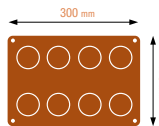

SIZE CHARTS

BOLA

6 Cups

Cup Size: 70 x 35mm

Item No.

54602