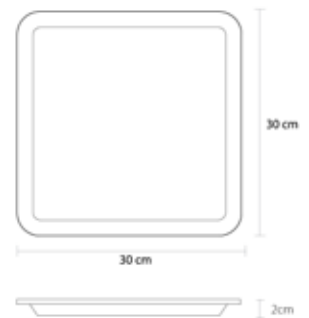

Item No.	Diameter	Depth
<b>8201180</b>	360mm	80mm

**SQUARE COLD FOOD DISPLAY SYSTEM**

Item No.	Dimensions	Depth
<b>8202020</b>	300 x 300mm	20mm

**SPARE SQUARE PLATTER**

Porcelain

Item No.	Dimensions	Depth
<b>8202120</b>	300 x 300mm	20mm