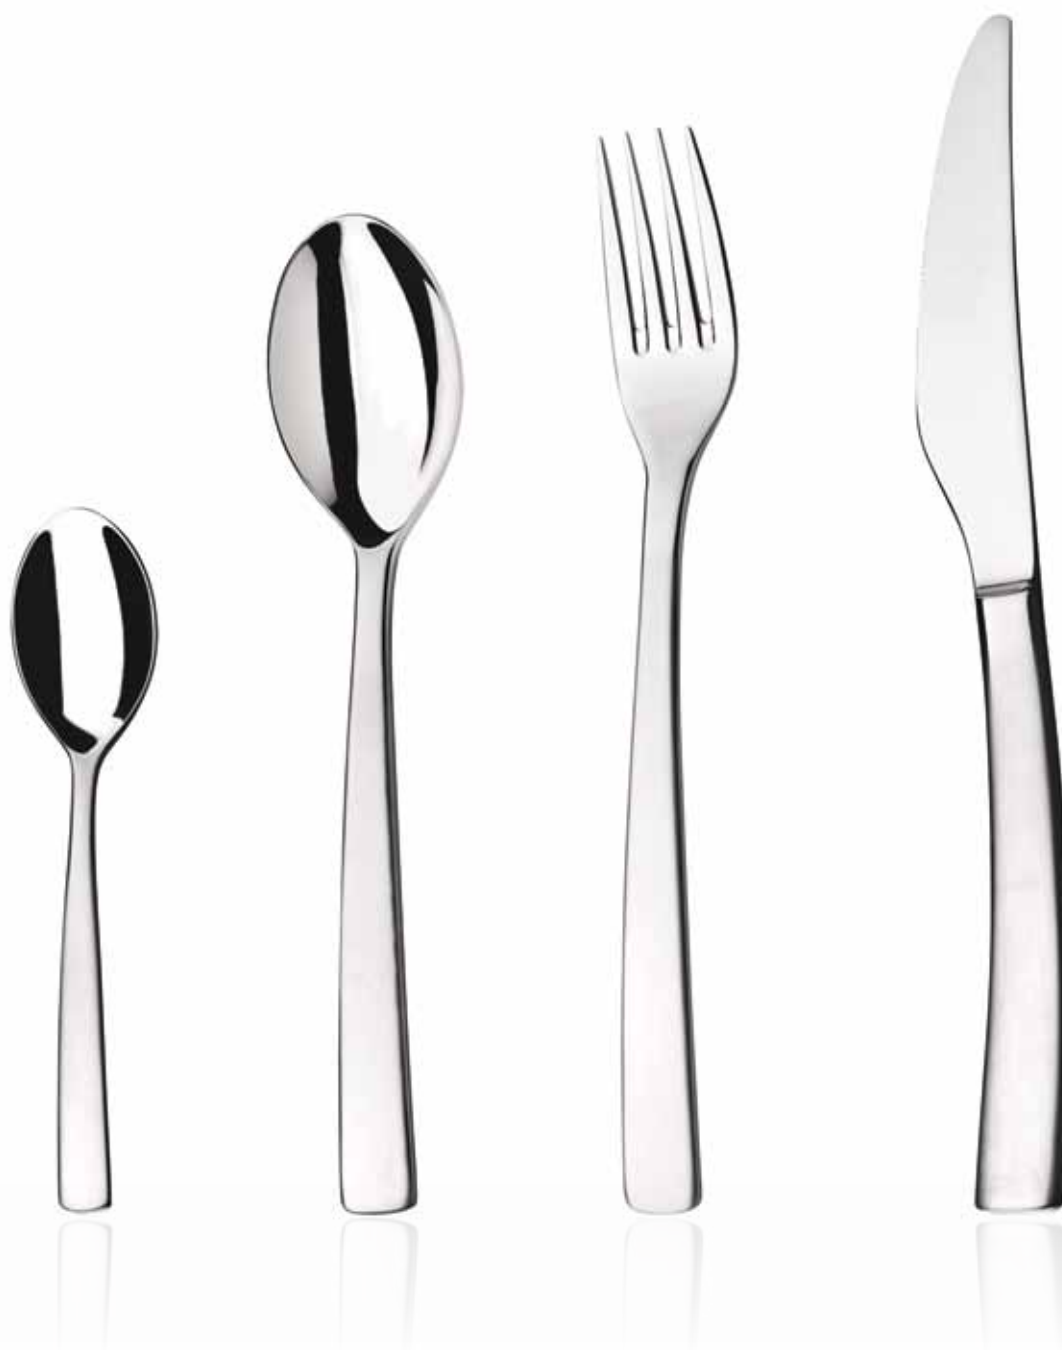

TORINO

18/10 Stainless Steel
Satin Finished Handles
Mirror Finished Bowls, Tines and Blades

Lean and clean for contemporary table settings. This quality flatware is slimline yet substantial with satin finish.