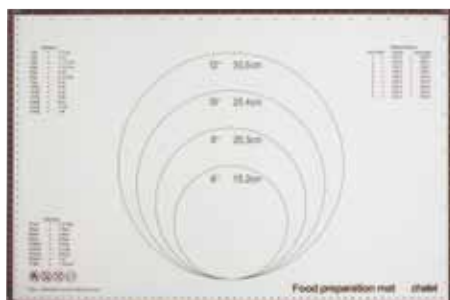

BAKING / PREPARATION MAT

Silicon

Item No.

Dimensions

36712

600 x 400mm

chalet™

OVEN MITT

Silicon

Item No.

Colour

36704-BK

Black

chalet™

OVEN MITT

Silicon

Item No.

Colour

36704-R

Red

chalet™