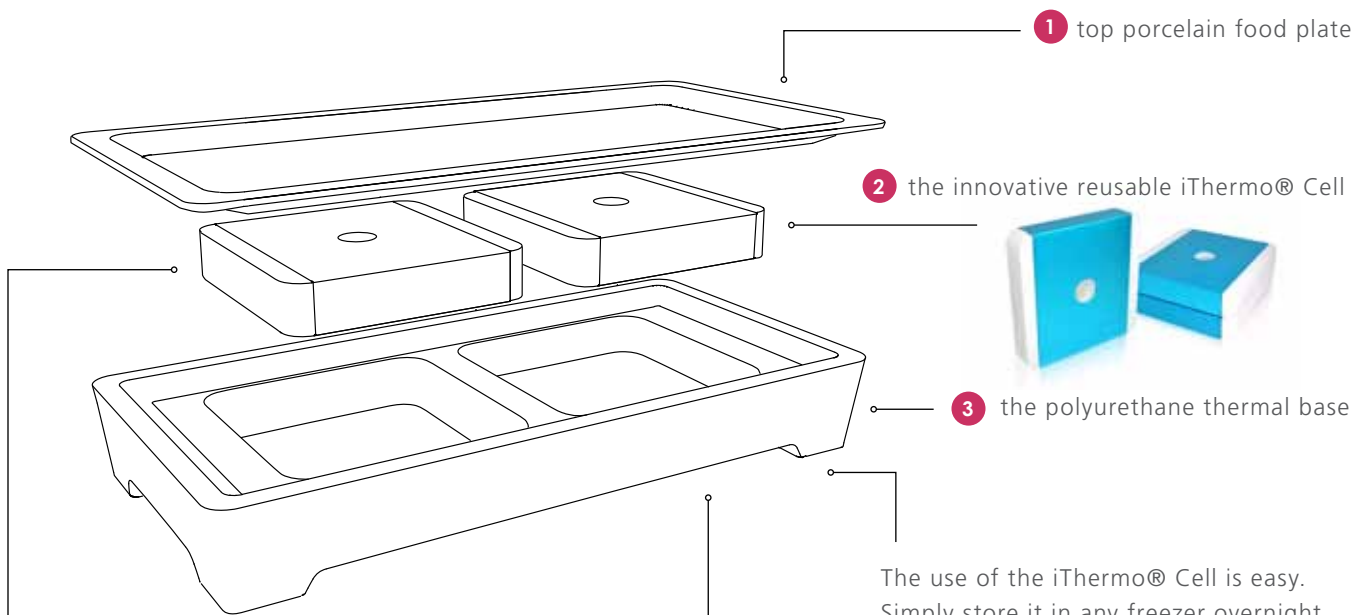

VIDACASA™ Buffetware keeps the food plate surface at 4°C (32°F) for up to 6 hours, without the use of external power. This innovative cooling feature assures delicate perishables like fresh seafood, Japanese raw food, cold cuts, salads and even desserts be served freshly in all hotels, restaurants and catering outlets.

VIDACASA™ BUFFETWARE IS COMPOSED OF THREE PARTS:

The use of the iThermo® Cell is easy. Simply store it in any freezer overnight or until it becomes a solid, place into the thermal base, and watch the magic cooling power!

iThermo® technology absorbs cooling power during state transformation and releases cold thermal power for long hours. With the use of the iThermo® Cell, VIDACASA™ Buffetware can keep its surface at a low temperature for up to 6 hours, without using wet ice, dry ice or electricity supply.

The entire VIDACASA™ Buffetware collection is eco-friendly and food safe, while the iThermo® Cell can be reused, saving huge operation costs and providing green environment benefits to the earth.