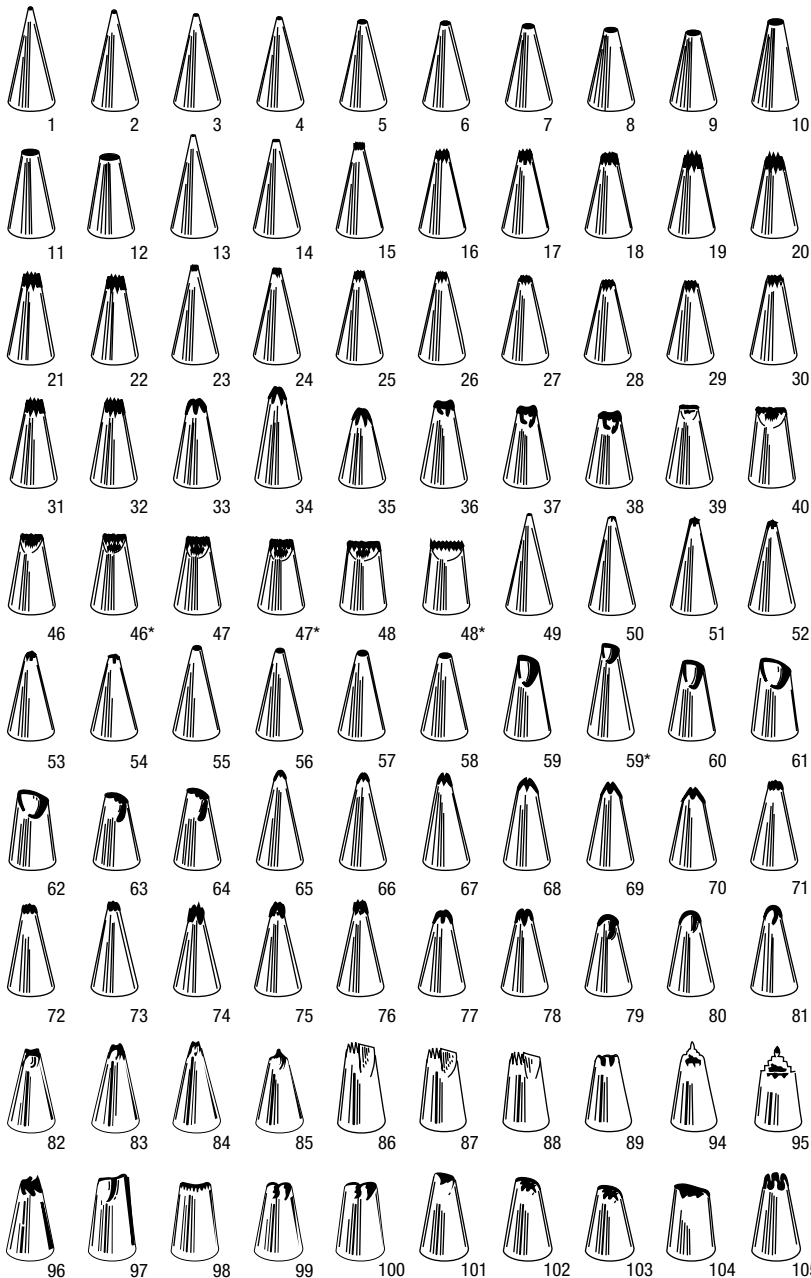

ICING TUBE SET

18/10 Stainless Steel

Item No.	Description
50582	26 piece Set
50583	52 piece Set

PASTRY TUBE ACCESSORIES

Item No.	Description
50400	(A) Derlin Coupling
50401	(B) Flower Nail

DECORATING TUBES

18/10 Stainless Steel

Item No.	Tube No.	Item No.	Tube No.
50000	0	50053	53
50001	1	50054	54
50002	2	50055	55
50003	3	50056	56
50004	4	50057	57
50005	5	50058	58
50006	6	50059	59
50007	7	50059A	59A
50008	8	50060	60
50009	9	50061	61
50010	10	50062	62
50011	11	50063	63
50012	12	50064	64
50013	13	50065	65
50014	14	50066	66
50015	15	50067	67
50016	16	50068	68
50017	17	50069	69
50018	18	50070	70
50019	19	50071	71
50020	20	50072	72
50021	21	50073	73
50022	22	50074	74
50023	23	50075	75
50024	24	50077	77
50025	25	50078	78
50026	26	50079	79
50027	27	50080	80
50028	28	50081	81
50029	29	50082	82
50030	30	50083	83
50031	31	50084	84
50032	32	50085	85
50033	33	50086	86
50034	34	50087	87
50035	35	50088	88
50041	41	50089	89
50042	42	50094	94
50043	43	50095	95
50044	44	50096	96
50045	45	50097	97
50046	46	50098	98
50047	47	50099	99
50048	48	50100	100
50048A	48A	50101	101
50049	49	50102	102
50049A	49A	50103	103
50050	50	50104	104
50051	51	50105	105
50052	52