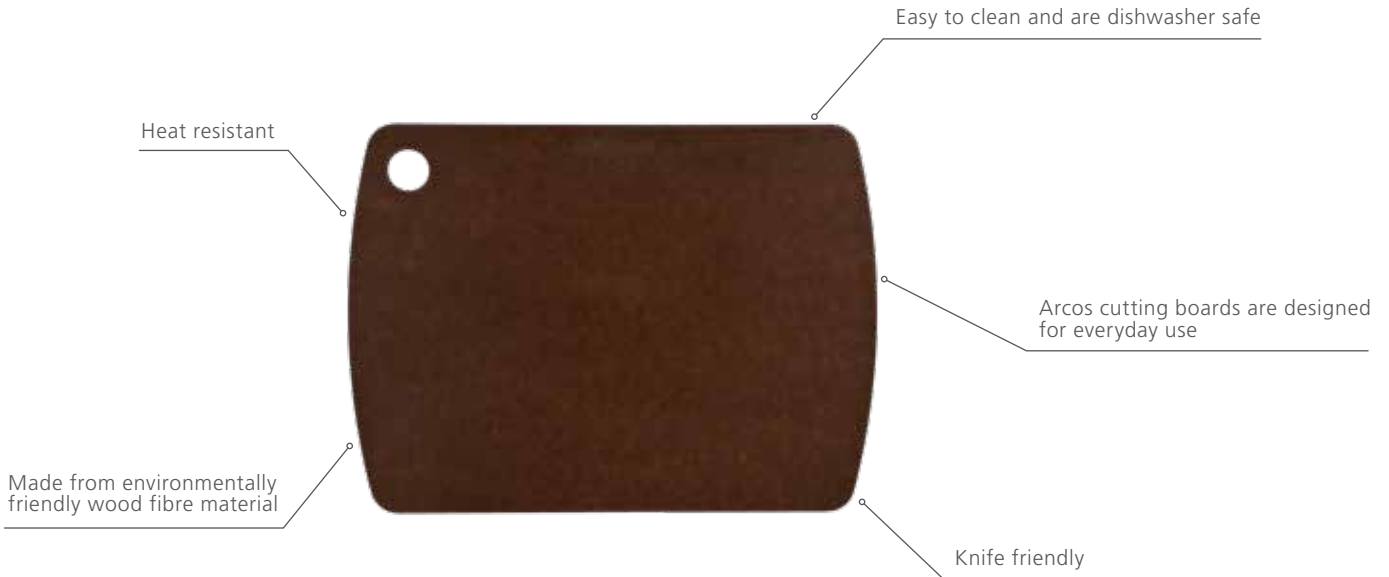

NEW
BOARDS

These environmentally friendly serving boards go from kitchen to table with style.

SERVING / CUTTING BOARD

Eco Select

Item No. Dimensions
70020 200 x 150mm