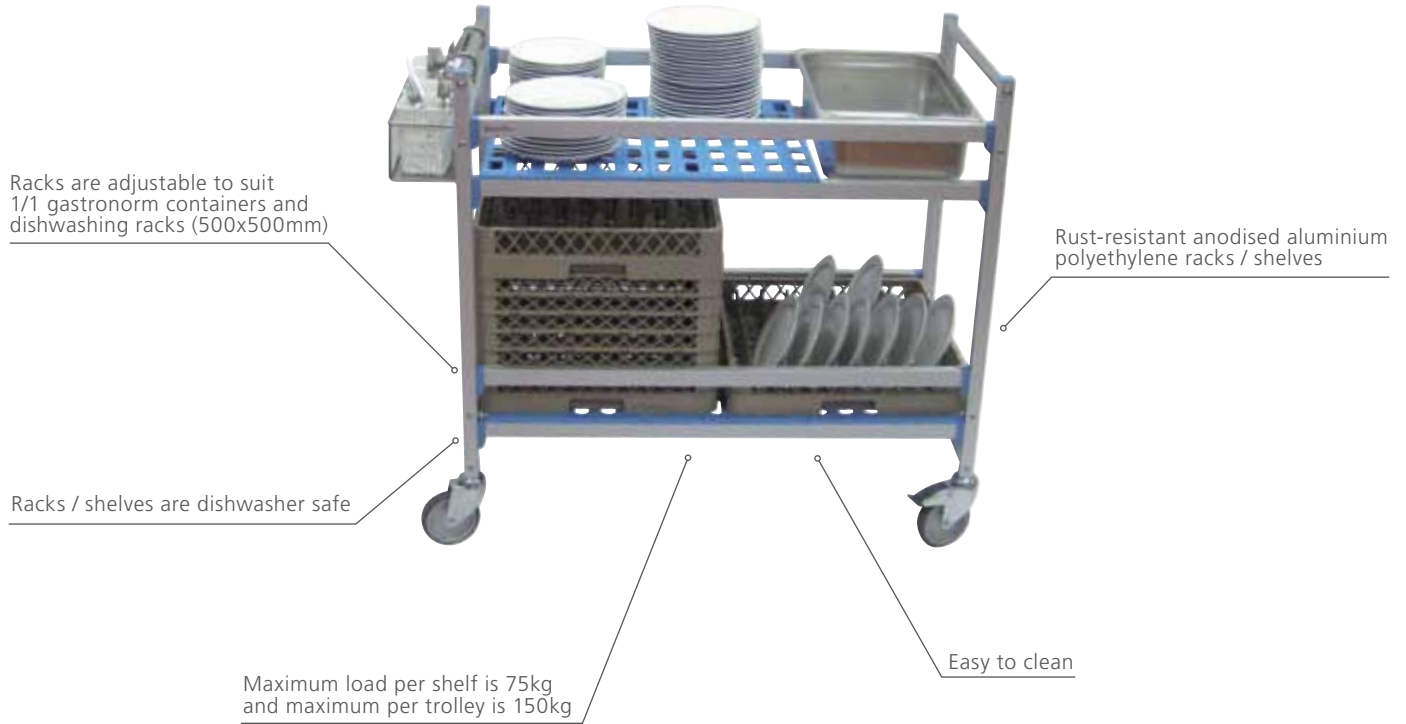

**TR-528**

810 x 455 x 855mm

**TR-530**

860 x 535 x 930mm

pujadas

**NEW**

ALUMINIUM SERVING AND CLEARING TROLLEY

**SERVING TROLLEY - 2 SHELF**