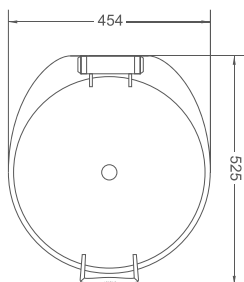

STAND FOR ROUND CHAFER

8330010 440 x 320 x 240mm