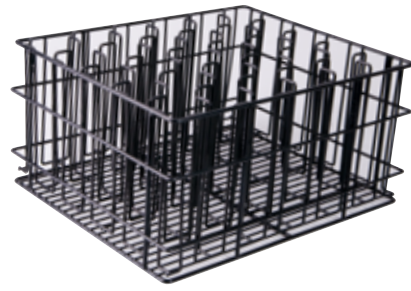

NEW

30 COMPARTMENT GLASS BASKET

Black PVC Coated

Compartment Size: 60 x 60mm

Item No.   Dimensions

30930   430 x 355 x 215mm