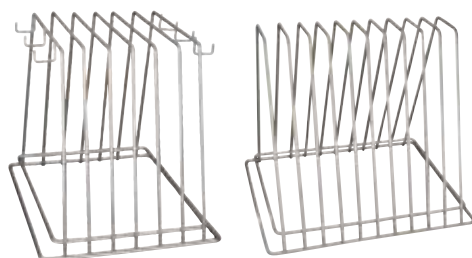

CUTTING BOARD RACK

Chrome Plated
Reinforced Base

Item No.	Description
40309	6 Slot
40309-H	6 Slot With Hooks
40310	10 Slot

COLOUR CODED SYSTEM

Complete With:
6 x Cutting Boards
6 x 48009 Tongs
6 x 48050 Brushes
1 x Cutting Board Rack with hooks