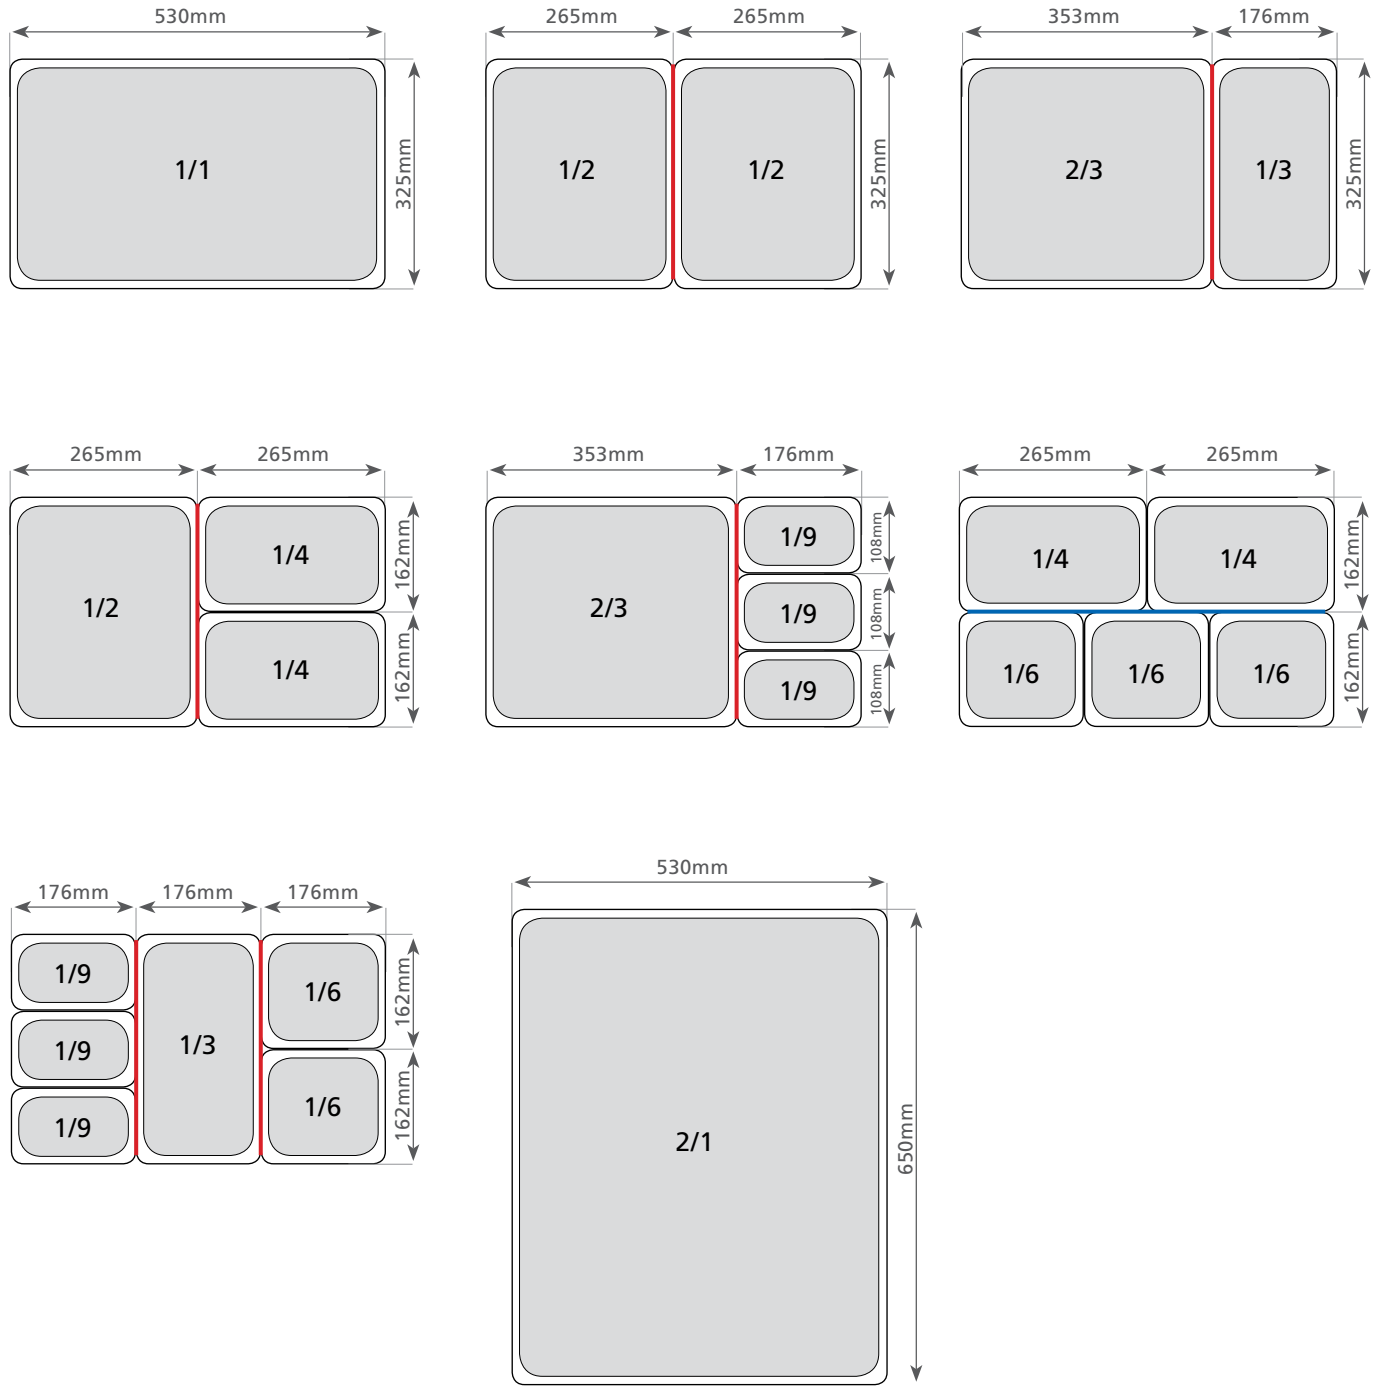

# FOOD PAN SIZE GUIDE

**ADAPTOR BAR KEY**

- 1/1
- 1/2

POLYPROPYLENE GASTRONORM PANS & LIDS

Temperatures from -40°C to 110°C

**1/1 SIZE**

530 x 325mm

Item No.	Depth	Capacity
<b>PPG1106P1</b>	65mm	8.70lt
<b>PPG1110P1</b>	100mm	13.3lt
<b>PPG1115P1</b>	150mm	19.6lt
<b>PPG1120P1</b>	200mm	25.5lt