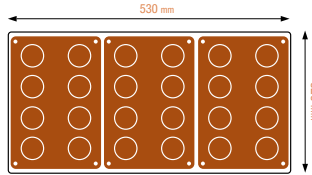

SIZE CHARTS

BOLA

6 Cups

Cup Size: 70 x 35mm

Item No.

54602