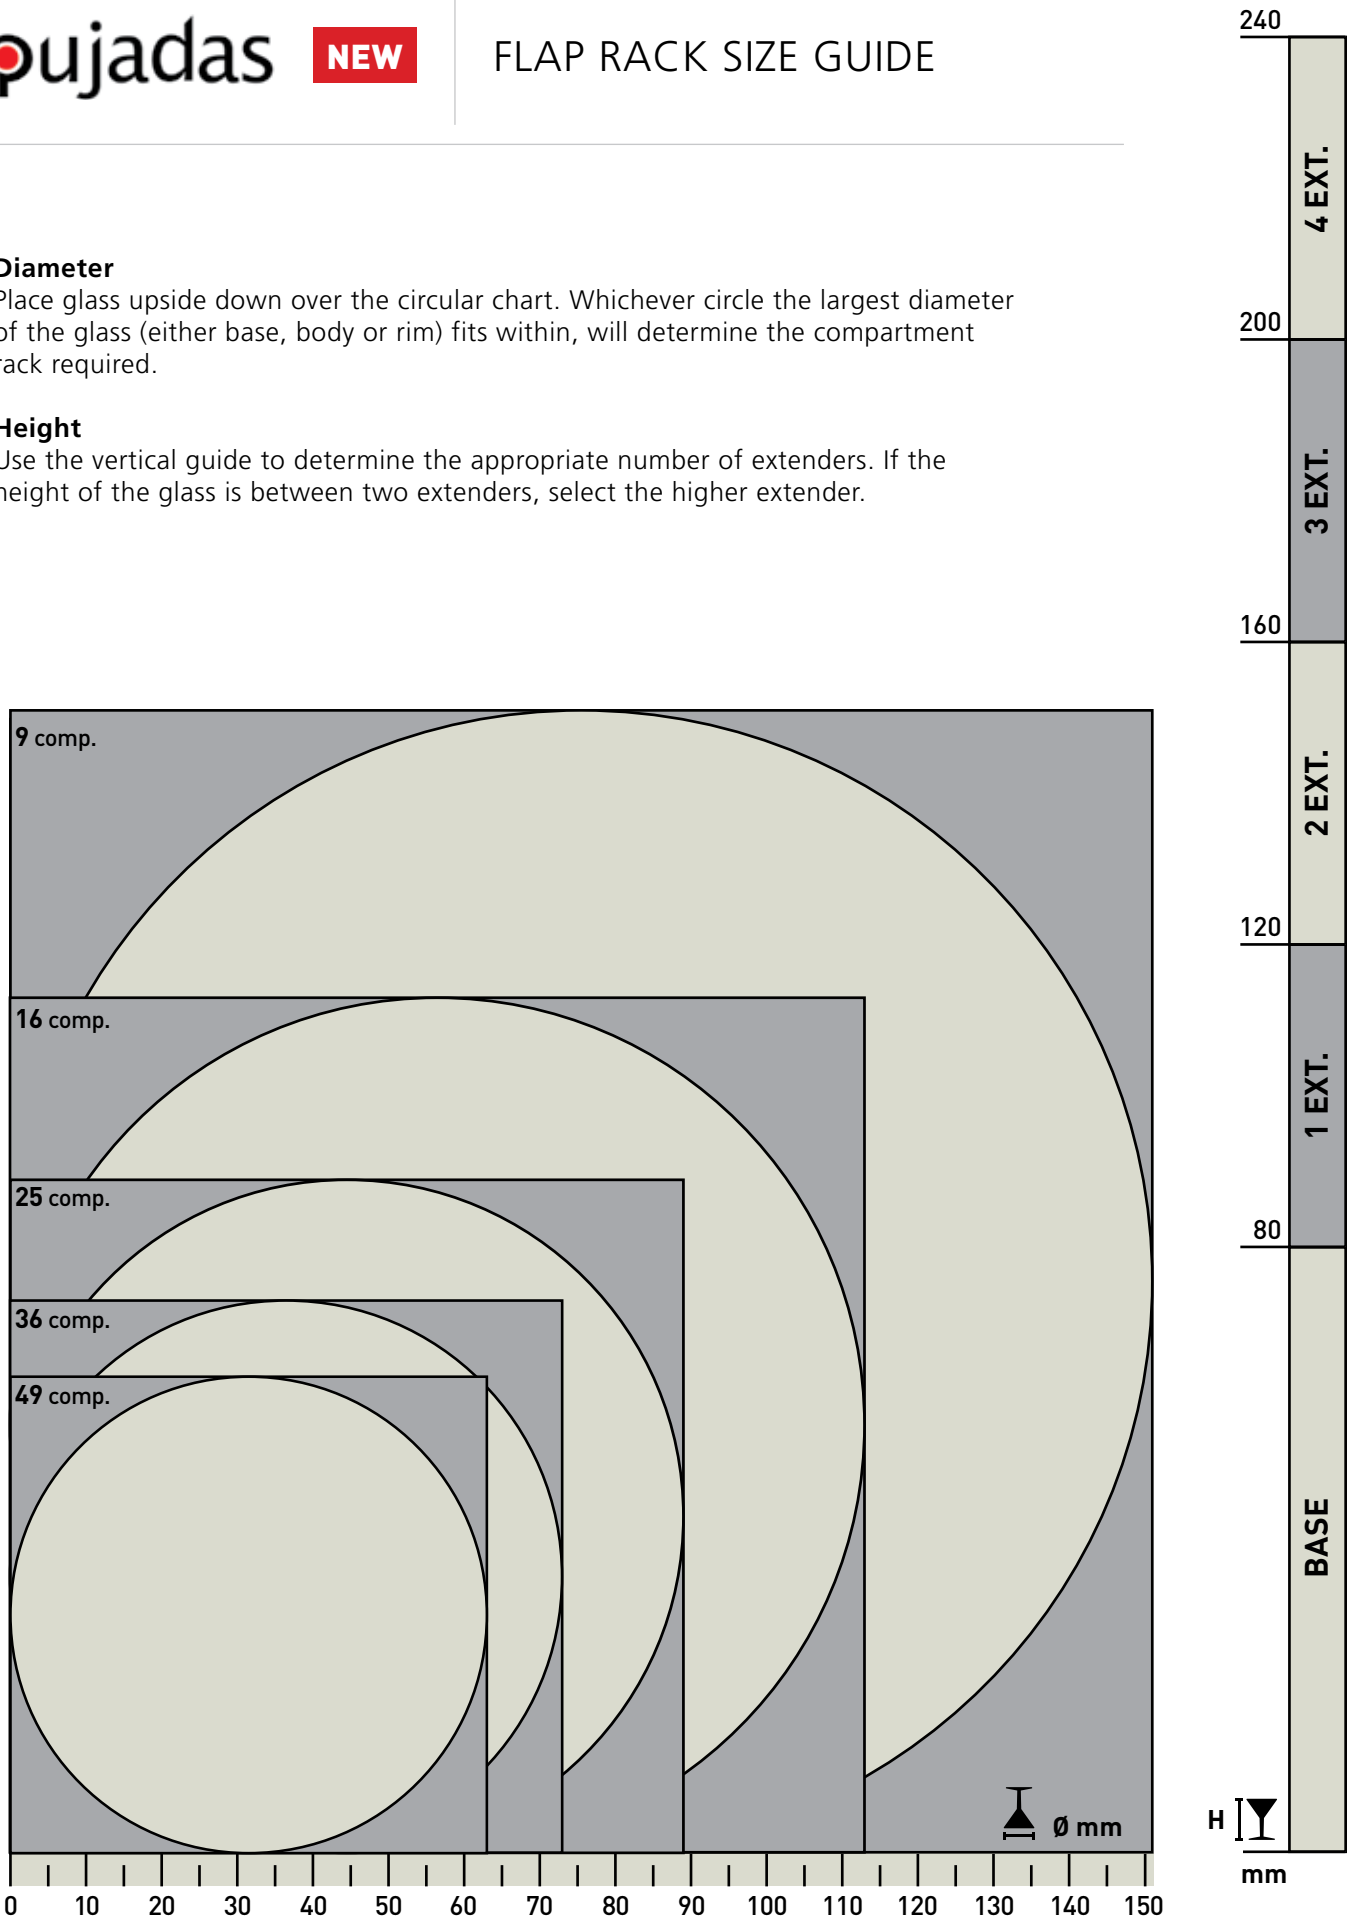

NEW

FLAP RACK SIZE GUIDE

Diameter

Place glass upside down over the circular chart. Whichever circle the largest diameter of the glass (either base, body or rim) fits within, will determine the compartment rack required.

Height

Use the vertical guide to determine the appropriate number of extenders. If the height of the glass is between two extenders, select the higher extender.