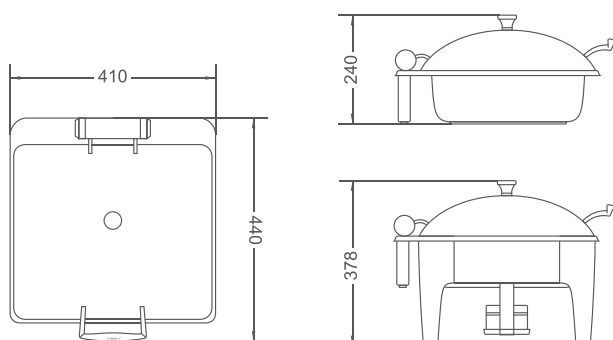

STAND FOR RECTANGULAR CHAFER

2/3 SIZE

Stainless Steel

8332310 440 x 410 x 240mm

FOOD PAN OPTIONS

2/3 SIZE FOOD PAN

Stainless Steel

8335023 65mm 5.9lt

1/3 SIZE FOOD PAN

Stainless Steel
2 Required

8335013 65mm 2.7lt

2/3 SIZE FOOD PAN

Porcelain

8335523 65mm 5.9lt

2/3 SIZE FOOD PAN 1 DIVIDER

Porcelain

8335533 65mm 2.7lt

1/3 SIZE FOOD PAN

Porcelain
2 Required

8335513 65mm 2.7lt