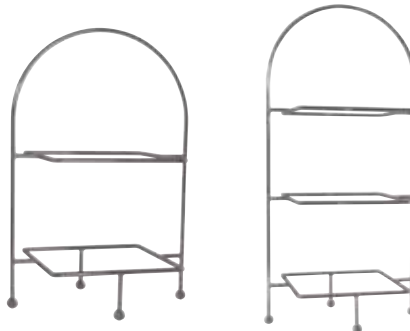

SQUARE DISPLAY STAND

Chrome Plated

Ring Measurement: 240 x 240mm

Item No. Description Height

76250 2 Tier 520mm

76251 3 Tier 705mm

RECTANGULAR DISPLAY STAND

Chrome Plated

Ring Measurement: 420 x 240mm

Item No. Description Height

76260 2 Tier 515mm

76261 3 Tier 705mm