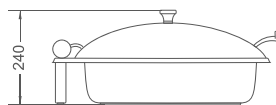

**ROUND INDUCTION CHAFER**

Glass and Stainless Steel Lid

**8330003**

**STAND FOR ROUND CHAFER**

**8330010** 440 x 320 x 240mm

**FOOD PAN OPTIONS**

**ROUND FOOD PAN**

Stainless Steel