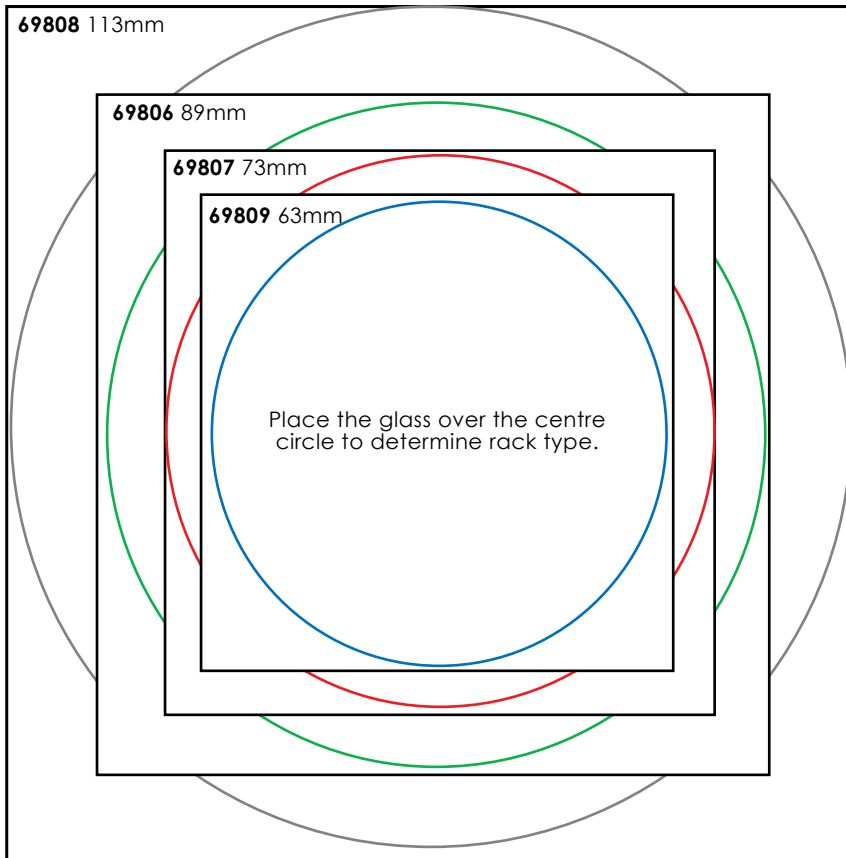

RACK SIZE GUIDE

↑
Place base of glass here to determine the number of extenders required.

INFO See full range of item numbers in price list