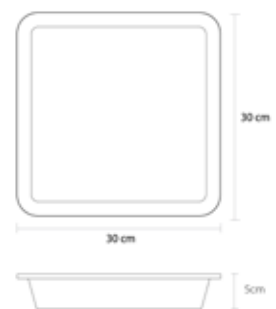

SPARE SQUARE PLATTER

Porcelain

Item No.	Dimensions	Depth
8202150	300 x 300mm	50mm