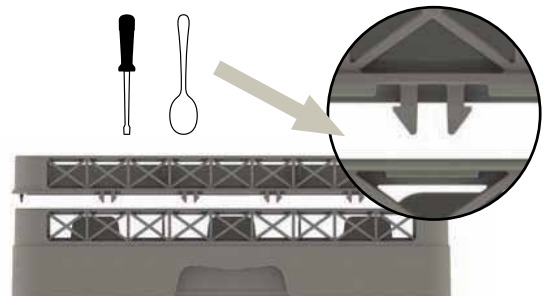

Flap-Rack®: easy to assemble and disassemble extenders