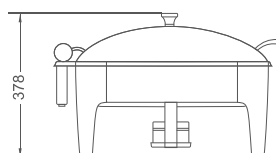

**ROUND INDUCTION CHAFER**

Glass and Stainless Steel Lid

**8330003**

**STAND FOR ROUND CHAFER**

**8330010** 440 x 320 x 240mm

**FOOD PAN OPTIONS**

**ROUND FOOD PAN**

Stainless Steel