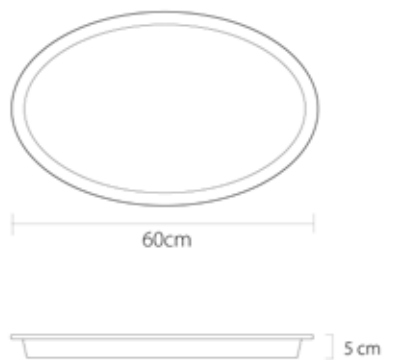

SPARE OVAL PLATTER

Porcelain

Item No.	Dimensions	Depth
8204150	600 x 380mm	50mm