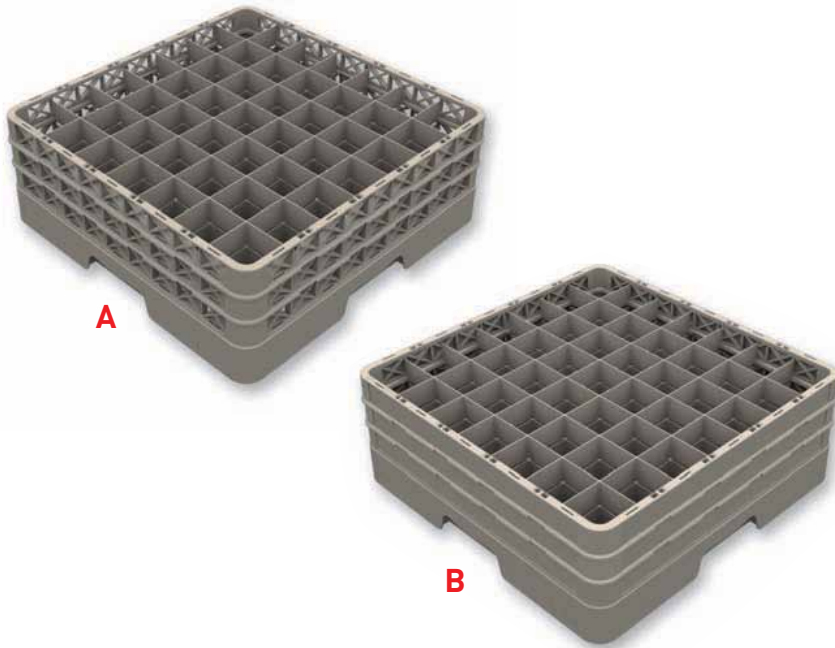

Flap-Rack® by Pujadas

Get the best of both worlds*: **Opened or Closed**

- System assembly and disassembly easy and safe
- Stackable with other market baskets
- Reinforced double-wall (anti-shock)
- Easy customization
- **A** Openings for maximum cleaning
- **B** Ideal for transporting and storing

The only dishwashing racks opened or closed. Produced and patent pending by Pujadas.

Washing: Higher cleaning