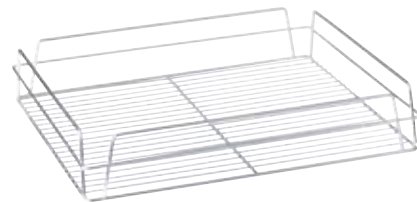

GLASS BASKET - RECTANGULAR

Zinc Plated

Item No. **30601**   Dimensions
435 x 355 x 75mm / 17 x 14 x 3"