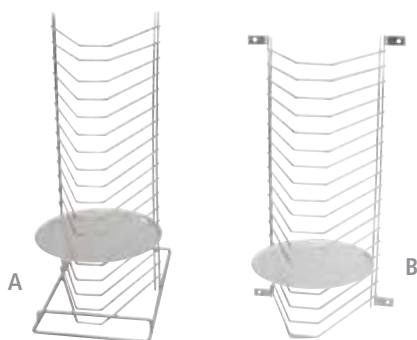

PIZZA RACK

Chrome Plated
Holds 18 Pizza Trays
35mm gap between each shelf

Item No.	Description	Height
66000	(A) Bench Model	720mm
66001	(B) Wall Model	720mm

PIZZA PLATE

Aluminium