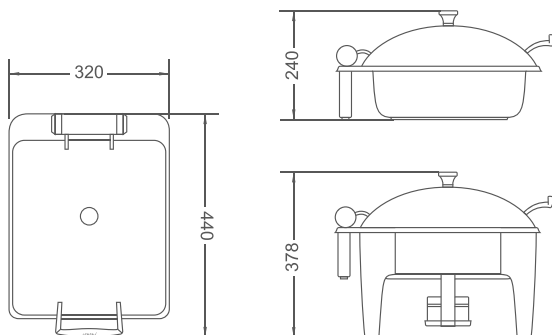

STAND FOR RECTANGULAR CHAFER 1/2 SIZE

Stainless Steel

8331210

440 x 320 x 240mm

FOOD PAN OPTIONS

1/2 SIZE FOOD PAN

Stainless Steel

8335012

65mm

4.3lt

1/2 SIZE FOOD PAN

Porcelain

8335512

65mm

4.3lt