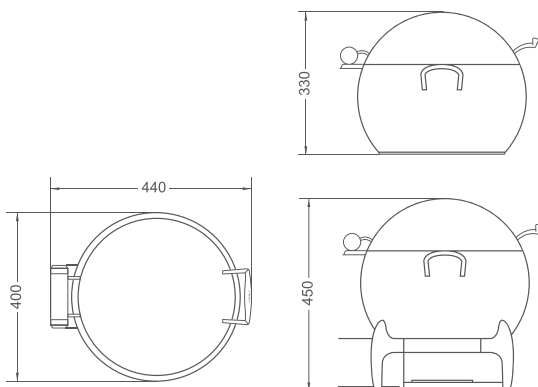

NEW

PRINCESS

18/10 Stainless steel body with capsuled bottom compatible for induction, fuel and electric heater. EU1935/2004 food safe standard conformed.

SOUP STATION INDUCTION CHAFER

Stainless Steel Lid, Complete with Insert

8330501

SOUP STATION INDUCTION CHAFER

Golden Rose Lid, Complete with Insert

8330502

SOUP STATION INDUCTION CHAFER

Glass and Stainless Steel Lid, Complete with Insert

8330503

STAND FOR SOUP STATION

Stainless Steel

8330510 440 x 400 x 330mm