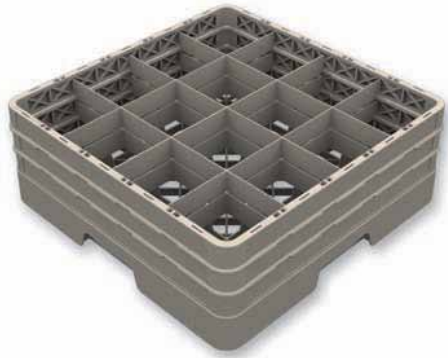

Flap-Rack®: System patented allows the walls on both bases and extenders to be open or closed easily and personalise and identify them according to the needs.

Flap Identifier

Colour identification for completely closed racks and extensions. Available in 6 colours.

Clip Identifier

Colour identification for open racks and extensions. Available in 6 colours.