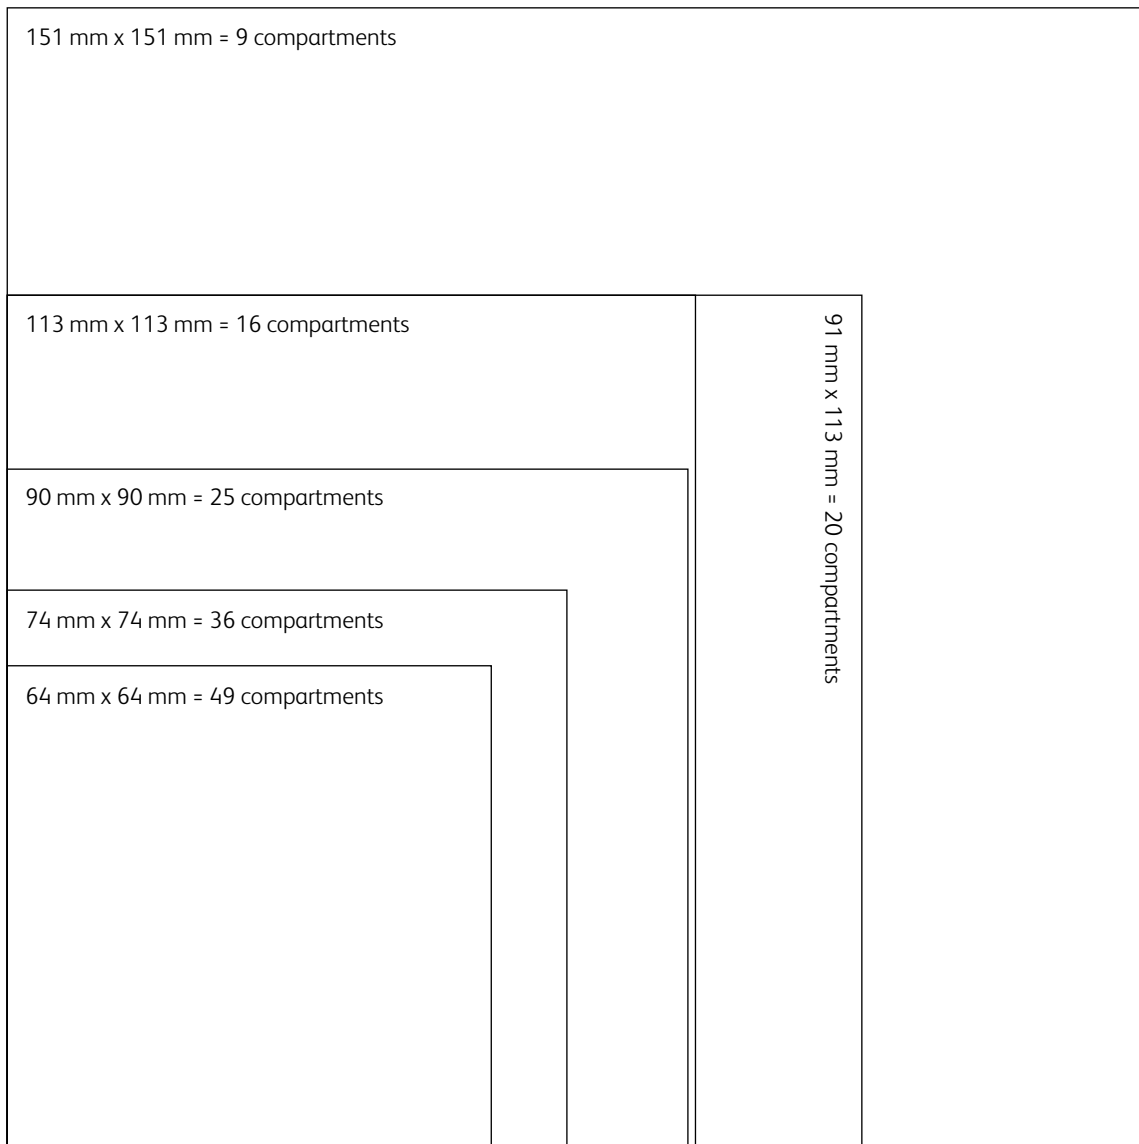

GLASS RACK SIZING GUIDE & RULER

How to determine the correct compartment size for your glass:

1) Place the rim of your glass facedown on the compartment sizing chart and align the glass to the lower left hand corner of the guide.
2) From a top view note which compartment the diameter of the glass fits within.
3) The rack compartment size is determined by the smallest compartment on the guide that the outer diameter of the glass rim, foot or bowl fits within (please note that a glass is too small for a compartment if the outer diameter touches or falls outside of the compartment guide).

Determine the correct rack base and number extensions for your glass height:

1) Place either the rim or the base of your glass against the base of the ruler (0 mm).
2) Note where the other end of the glass reaches to on the ruler.
3) The required glass rack base and number of extenders is determined by the line above the full height of the glass.

Please note that this reference chart is to be used as a guide only. For final rack selections please ensure that your glass fits into the rack prior to order. Please contact a Tomkin representative to assist with your final selection.